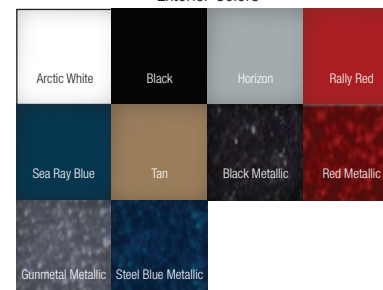

Exterior Colors

Sea Ray
every moment perfectly crafted